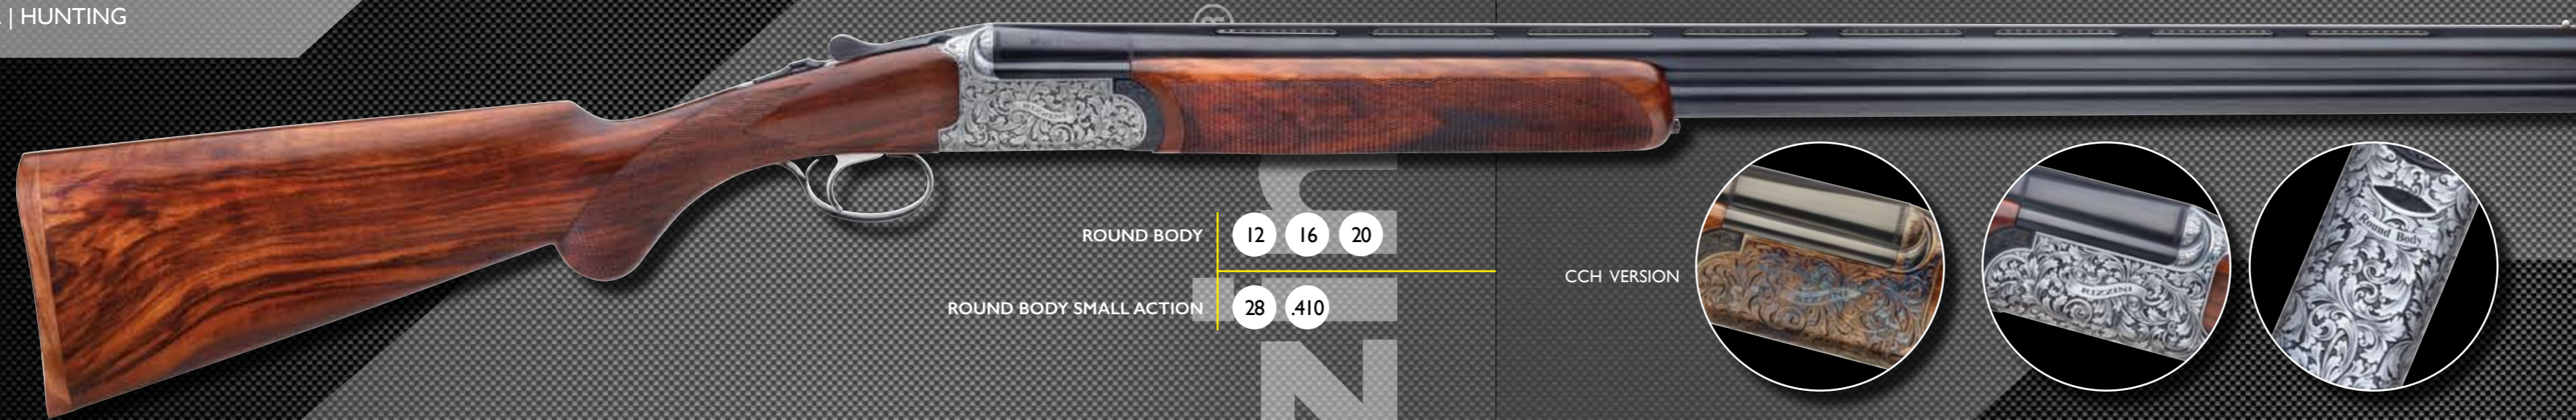

8

ROUND BODY

12 16 20

ROUND BODY SMALL ACTION

28 .410

CCH VERSION